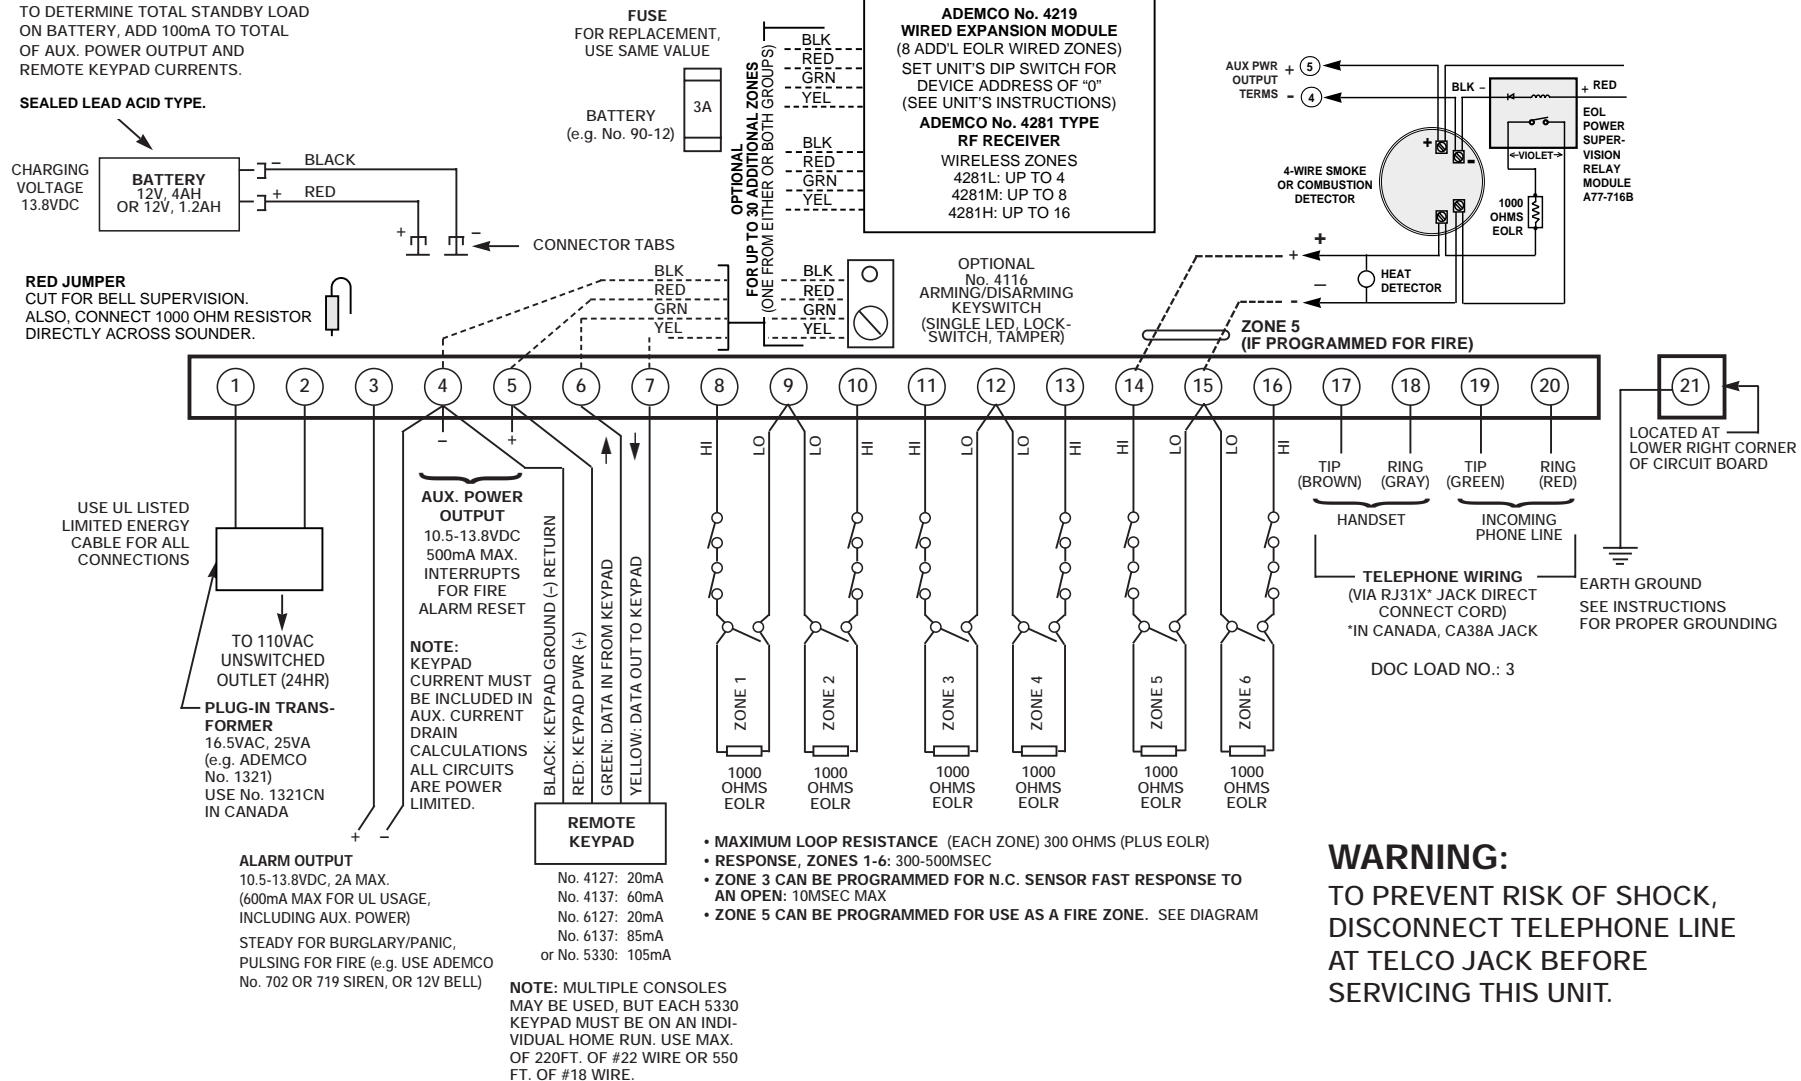

Reduce to 8-1/2"

Reduce to 6"

ADEMCO
ALARM DEVICE MANUFACTURING CO.
A DIVISION OF PITTSWAY CORPORATION
165 Eileen Way, Syosset, New York 11791
Copyright © 1990 PITTSWAY CORPORATION

4110XMP
SUMMARY OF CONNECTIONS